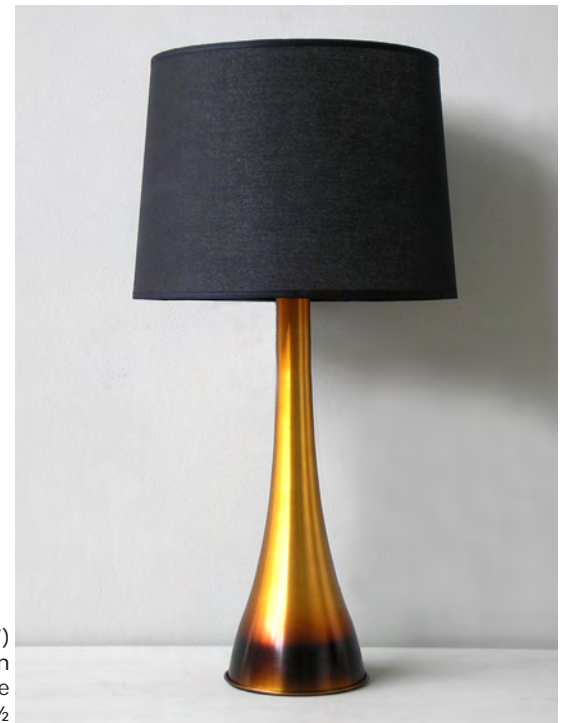

B A B E T T E
ACCESSORIES FOR THE MODERN LIFESTYLE
H O L L A N D
MADE IN AMERICA

Flamingo & Ostrich

Flamingo (TL-36F)
Finish: Raku Fade
Black Linen Shade
Height: 28"

Ostrich (TL-37)
Finish: Mocha Horizon
White Linen Shade
Height: 30½"

Flamingo (TL-36S)
Finish: Smoke & Mirrors
White Linen Shade
Height: 28"

Ostrich (TL-37)
Finish: Rust Horizon
Black Linen Shade
Height: 30½"

Tower Lamp

Tower (TL-6F)
Finish: Bronze Fade
Pebble Silk Shade
Height: 28"

Uptown Tower (TL-6U)
Finish: Black on Aluminum
White Linen Shade
Height: 28"

Tower (TL-6)
Finish: Raku
Driftwood Silk Shade
Height: 28"

Tower (TL-6F)
Finish: Rust Fade
White Linen Shade
Height: 28"

Skyscraper

Skyscraper (TL-19B)
Finish: Bronze Burst
Driftwood Silk Shade
Height: 34"

Skyscraper (TL-19F)
Finish: Raku Fade
Gold Silk Shade
Height: 34"

Skyscraper (TL-19S)
Finish: Smoke & Mirrors
Pebble Silk Shade
Height: 34"