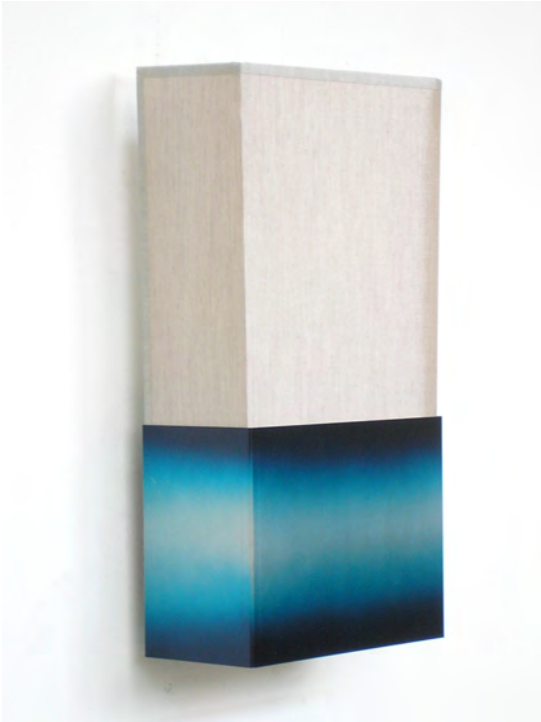

Slimshade E (Sconce)

Turquoise Burnout
Pebble Silk
7¾" x 4" x 15"